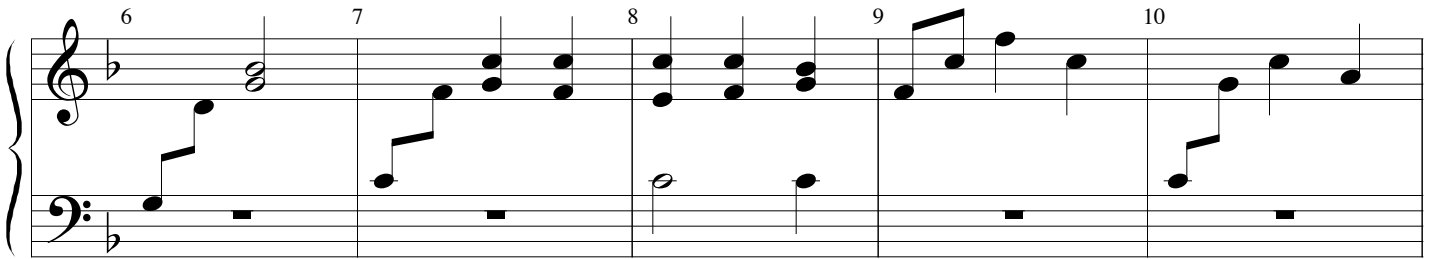

Kelvingrove

2 octaves
Handbells used: 13

God Rest Ye Merry Gentlemen

5 octaves
Handbells used: 42

The musical score is presented in three systems, each with a grand staff (treble and bass clefs). The first system shows a melodic line in the bass clef, starting with a key signature of one flat and a 4/4 time signature. The second system contains measures 1 through 3, with the treble clef staff playing a melody and the bass clef staff providing accompaniment. The third system contains measures 4 through 9, continuing the piece. The score includes various musical notations such as notes, rests, and accidentals, with some notes marked with a sharp sign (#). The piece concludes with a final cadence in the bass clef staff.