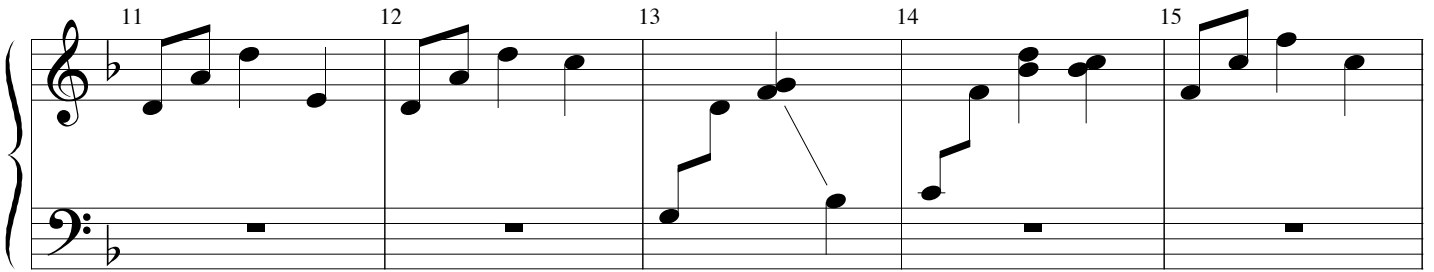

Kelvingrove

2 octaves
Handbells used: 13

God Rest Ye Merry Gentlemen

5 octaves
Handbells used: 42

The musical score is presented in three systems, each with a grand staff (treble and bass clefs). The first system shows a melodic line in the bass clef, starting with a key signature of one flat and a 4/4 time signature. The second system contains measures 1 through 3, with the treble clef staff playing a melody and the bass clef staff providing accompaniment. The third system contains measures 4 through 9, continuing the piece. The score includes various musical notations such as notes, rests, and accidentals, with some notes marked with a sharp sign (#). The piece concludes with a final cadence in the bass clef staff.